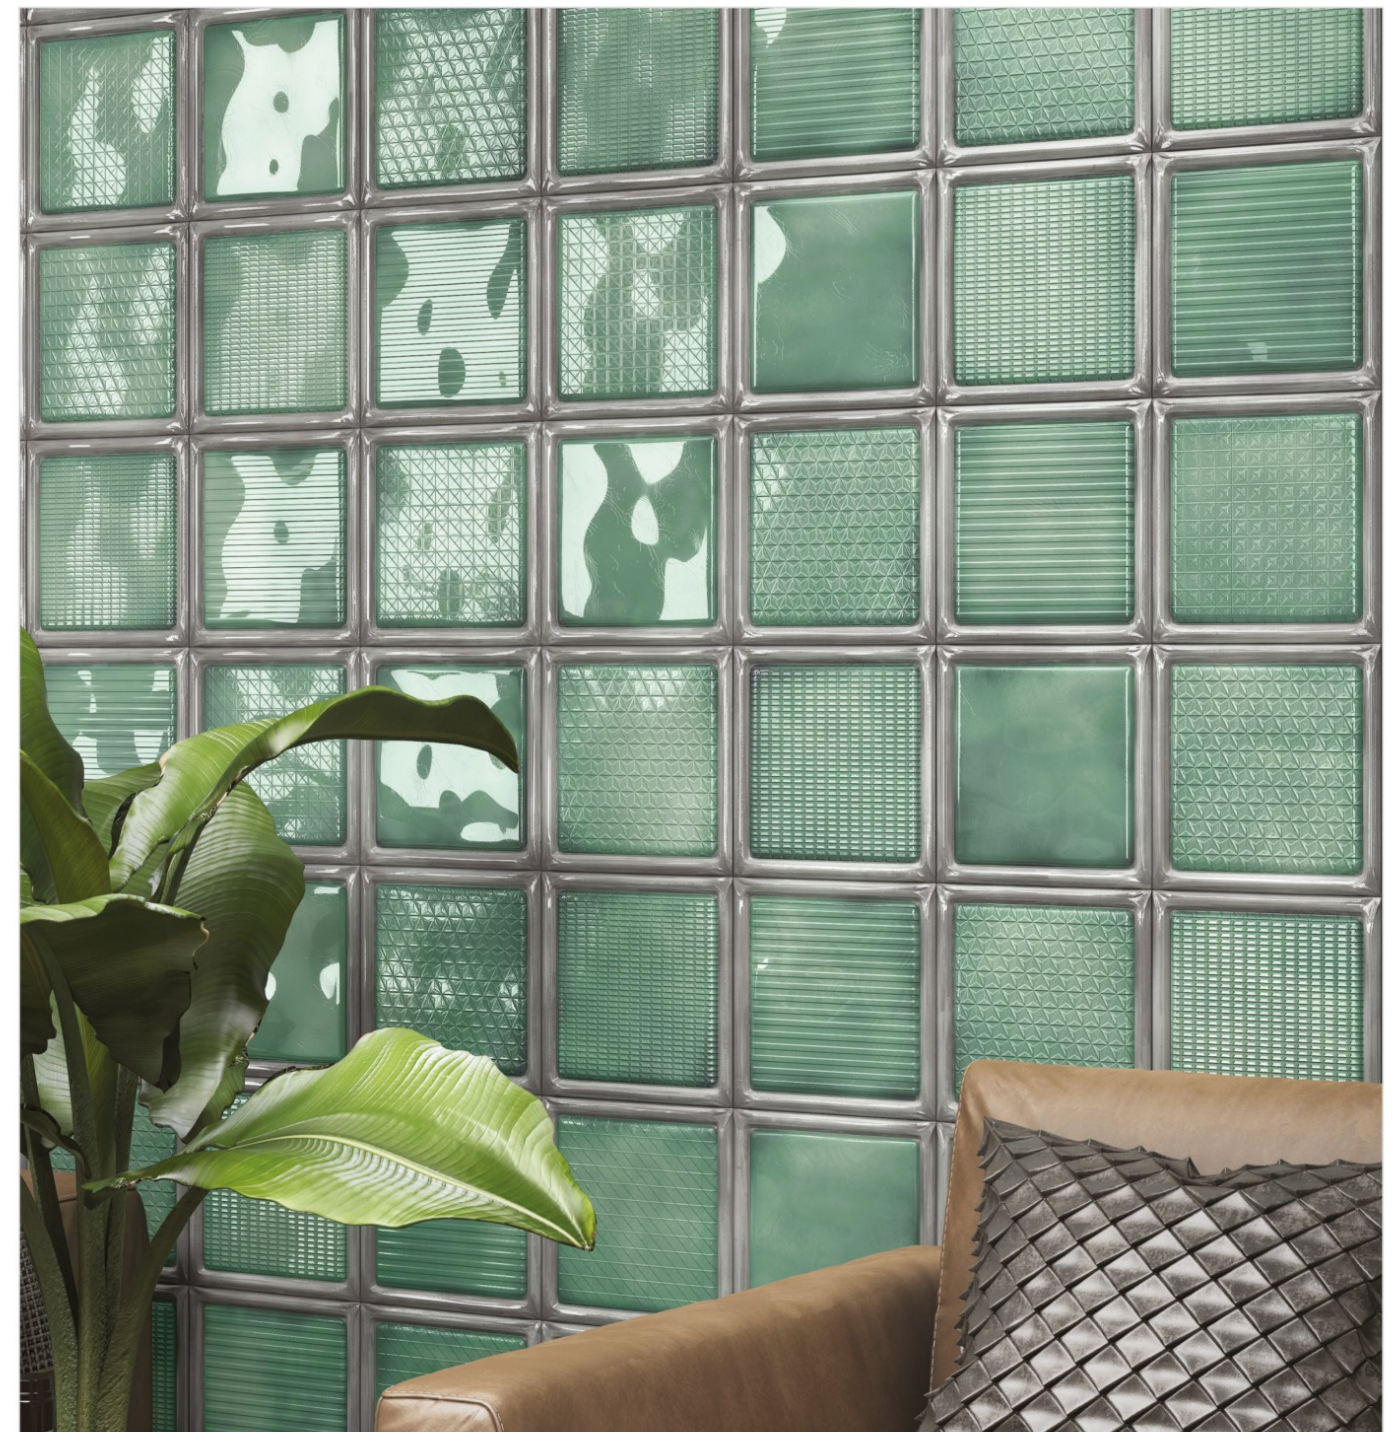

PACKING

Size	Surface	Phases	Pieces	Coverage Area / Box	Weight / Box
8"x8"	Gloss	24	25	10.76 sq.ft.	13.50 kgs