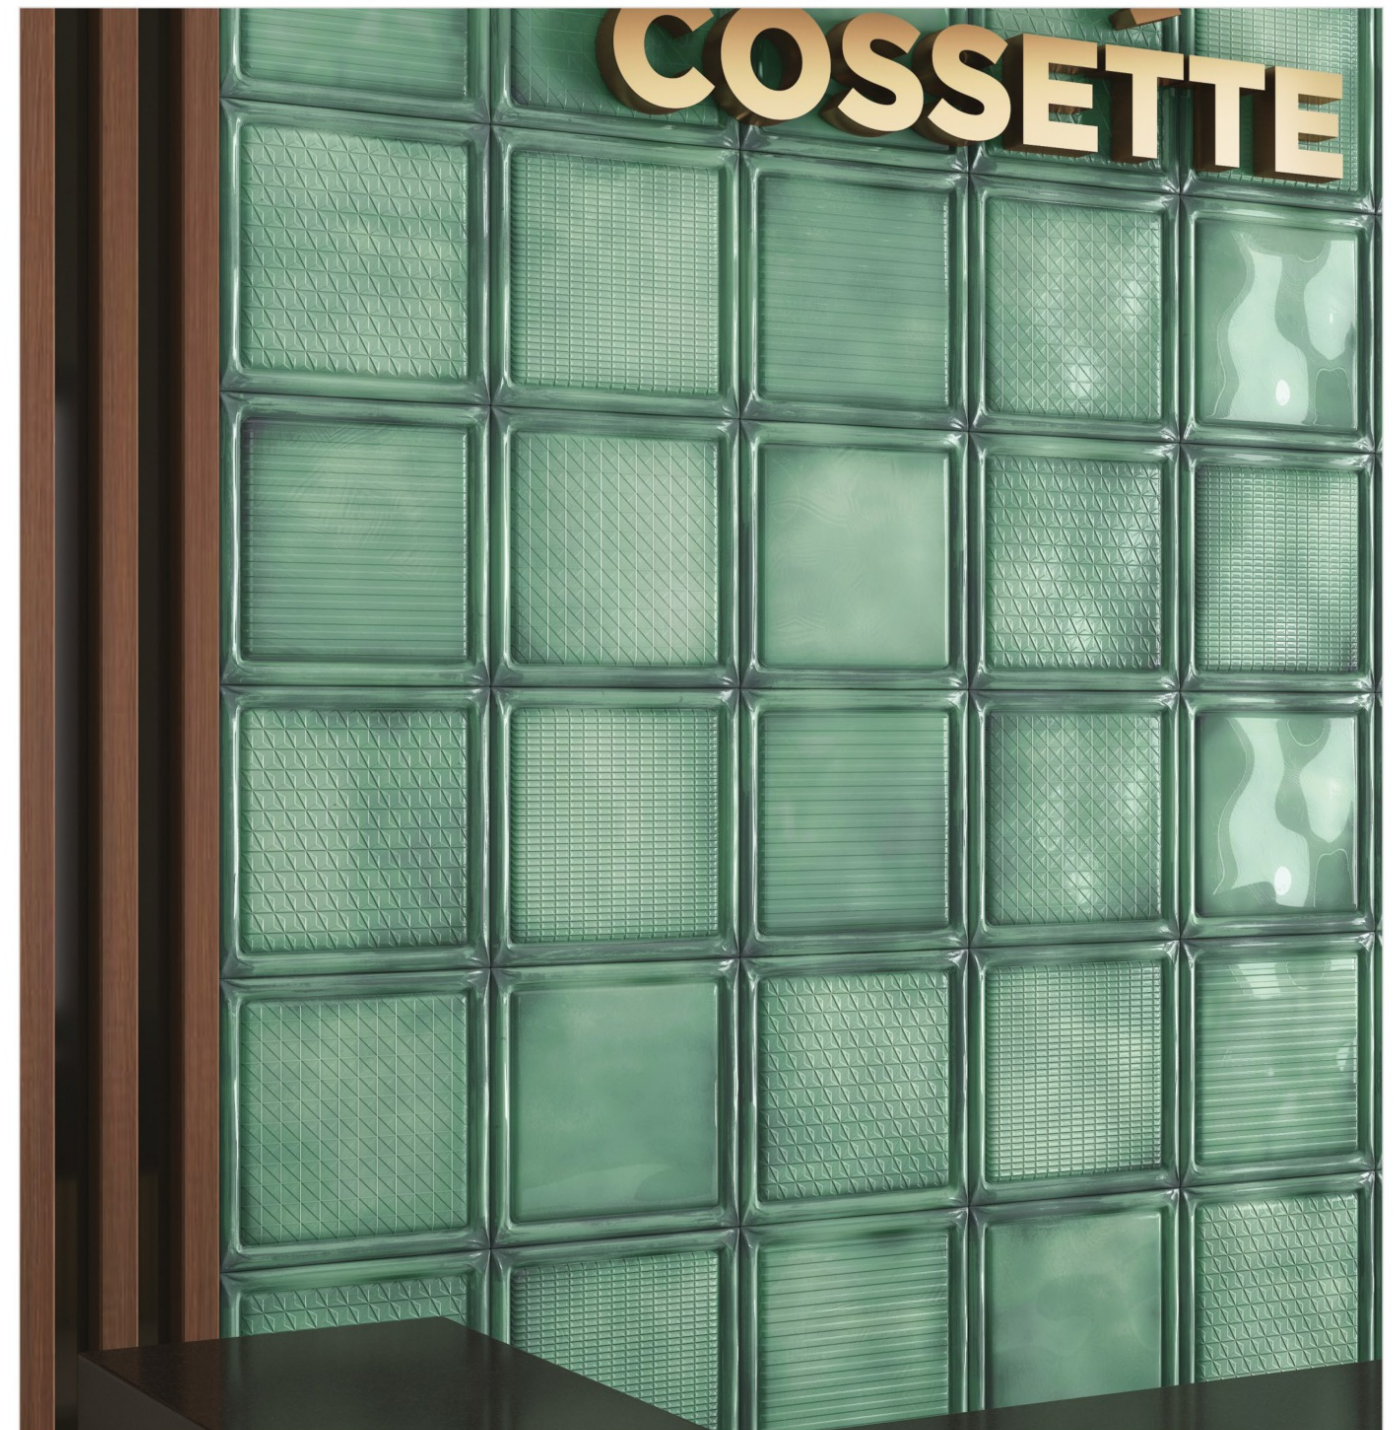

COLORS OF THE TRUST

I COLORI DELLA FIDUCIA

use for
BEDROOM

Iceage

WALL: BEIGE | Size: 8"x8"

Green

PACKING

Size	Surface	Phases	Pieces	Coverage Area / Box	Weight / Box
8"x8"	Gloss	24	25	10.76 sq.ft.	13.50 kgs